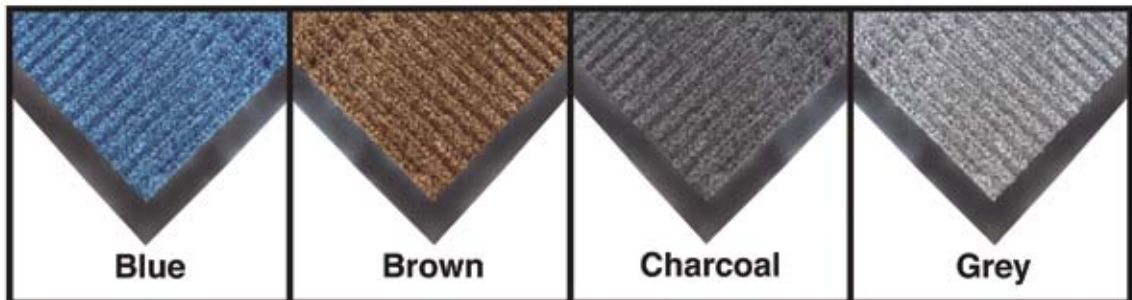

EQUIPARTS
Repair Parts Specialists

Product Spotlight

SPECTRA SOAKER CARPET MATS

Raised Rubber Edge Keeps Dirt and Water on the Mat!

- Ideal for indoor or outdoor applications.
- Made of 100% premium polypropylene anti-static fiber secured to a 100% SBR rubber back.
- Raised rubber edge contains dirt and water, keeping floors dry and clean.
- Special gripper rubber backing helps prevent mat from sliding.
- Mats dry quickly and retain their vivid color appearance.
- Made in the U.S.A.

Size

2' X 3'

#12416GREY

#12416MEDBROWN

#12416NAVY

#12416RED

4' X 6'

#12415GREY

#12415MEDBROWN

#12415NAVY

#12415RED

EQUIPARTS
Repair Parts Specialists

Product Spotlight

SPECTRA RIB CARPET MATS

*Excellent Shoe Scraping Ability
with a Fine Carpet Look!*

- The ribs on the Spectra-Rib Carpet Mat scrape shoes clean of dirt and debris, while the valleys hold the dirt and moisture.
- Mat is easily cleaned with a vacuum, hose, or broom.
- Heavy duty construction stands up to the heaviest traffic, indoors or outdoors.
- Solid vinyl back is slip resistant, and reduces mat movement while protecting the floor.
- Ribs have 26 oz. of 100% polypropylene needle punch fibers per square yard which are permanently fused to the 75 mil solid vinyl backing.
- Made in the U.S.A.

Size

2' X 3'

#12413BLUE

#12413BROWN

#12413CHAR

#12413GREY

4' X 6'

#12414BLUE