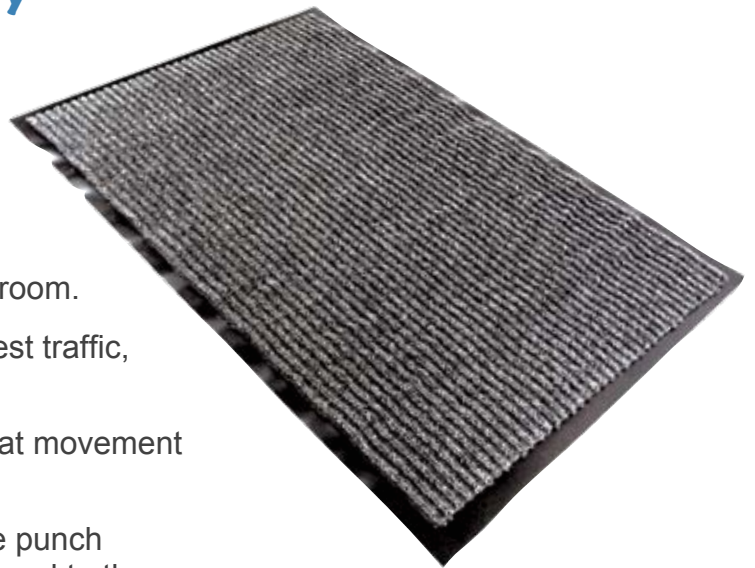

EQUIPARTS
Repair Parts Specialists

Product Spotlight

SPECTRA SOAKER CARPET MATS

Raised Rubber Edge Keeps Dirt and Water on the Mat!

- Ideal for indoor or outdoor applications.
- Made of 100% premium polypropylene anti-static fiber secured to a 100% SBR rubber back.
- Raised rubber edge contains dirt and water, keeping floors dry and clean.
- Special gripper rubber backing helps prevent mat from sliding.
- Mats dry quickly and retain their vivid color appearance.
- Made in the U.S.A.

#12415MEDBROWN

#12415NAVY

#12415RED

EQUIPARTS
Repair Parts Specialists

Product Spotlight

SPECTRA RIB CARPET MATS

*Excellent Shoe Scraping Ability
with a Fine Carpet Look!*

- The ribs on the Spectra-Rib Carpet Mat scrape shoes clean of dirt and debris, while the valleys hold the dirt and moisture.
- Mat is easily cleaned with a vacuum, hose, or broom.
- Heavy duty construction stands up to the heaviest traffic, indoors or outdoors.
- Solid vinyl back is slip resistant, and reduces mat movement while protecting the floor.
- Ribs have 26 oz. of 100% polypropylene needle punch fibers per square yard which are permanently fused to the 75 mil solid vinyl backing.
- Made in the U.S.A.

Size

2' X 3'

#12413BLUE

#12413BROWN

#12413CHAR

#12413GREY

4' X 6'

#12414BLUE