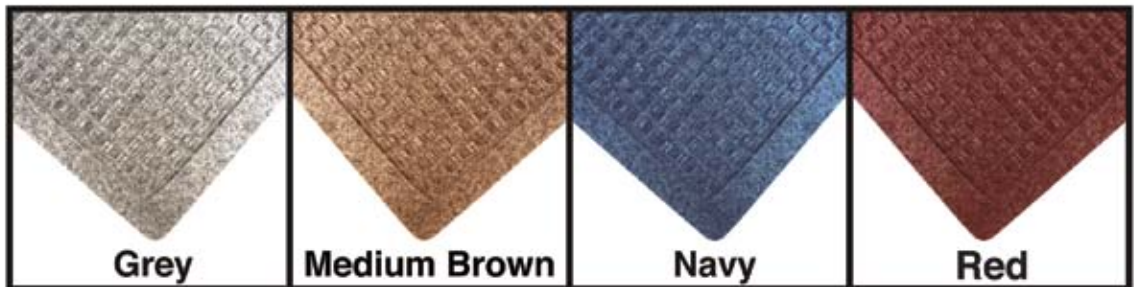

EQUIPARTS
Repair Parts Specialists

Product Spotlight

SPECTRA SOAKER CARPET MATS

Raised Rubber Edge Keeps Dirt and Water on the Mat!

- Ideal for indoor or outdoor applications.
- Made of 100% premium polypropylene anti-static fiber secured to a 100% SBR rubber back.
- Raised rubber edge contains dirt and water, keeping floors dry and clean.
- Special gripper rubber backing helps prevent mat from sliding.
- Mats dry quickly and retain their vivid color appearance.
- Made in the U.S.A.

Size

2' X 3'

#12416GREY

#12416MEDBROWN

#12416NAVY

#12416RED

4' X 6'

#12415GREY

#12415MEDBROWN

#12415NAVY

#12415RED

EQUIPARTS
Repair Parts Specialists

Product Spotlight

SPECTRA RIB CARPET MATS

*Excellent Shoe Scraping Ability
with a Fine Carpet Look!*

- The ribs on the Spectra-Rib Carpet Mat scrape shoes clean of dirt and debris, while the valleys hold the dirt and moisture.
- Mat is easily cleaned with a vacuum, hose, or broom.
- Heavy duty construction stands up to the heaviest traffic, indoors or outdoors.
- Solid vinyl back is slip resistant, and reduces mat movement while protecting the floor.
- Ribs have 26 oz. of 100% polypropylene needle punch fibers per square yard which are permanently fused to the 75 mil solid vinyl backing.
- Made in the U.S.A.