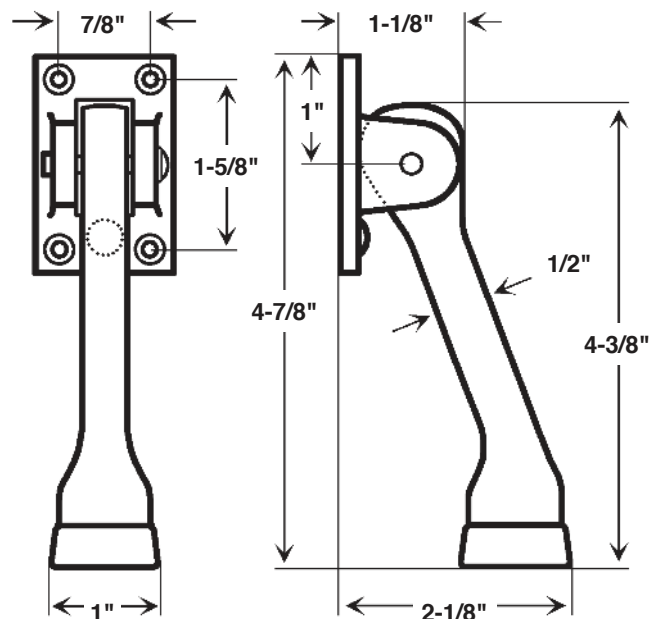

SOLID BRASS DOOR STOPS

Door Mounted - Kick Down

4 Hole

#01168
Dull Chrome Door Stop

#01169
Polished Brass
Door Stop

3 Hole

#01170
Dull Chrome Door Stop

#01171
Polished Brass
Door Stop