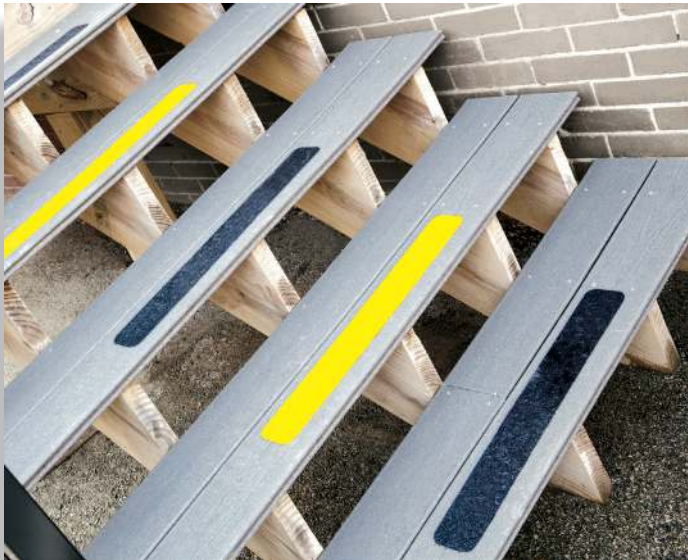

# EXTREME SAFETY TAPE

*Superior Traction Helps Prevent Slips and Falls !*

Specially designed for the harshest environments. Works in extreme temps from 220° F to -40° F. Tolerates steam cleaning, detergent cleaning, and low PSI pressure washing. Essentially unaffected by oil, grease, saltwater, mild acid, and alkali exposure under normal conditions. Adhesive bond is three times stronger than other anti-slip tapes. Multi-layer grit embedding process lengthens product life. Easy to cut for custom sizes.

**#14533**  
 4" x 12" Strips

**#14534**  
 3" x 24" Strips

**#14535**  
 6" x 24" Strips

**#14536**  
 6" x 36" Strips

*Specify Black or Yellow*

**Recommended For:**

- Offshore Marine Applications
- Oil and Gas Rigs
- Heavy Traffic Areas
- Loading Docks
- Stairways
- Ramps
- Walkways
- Bleachers
- Heavy Equipment