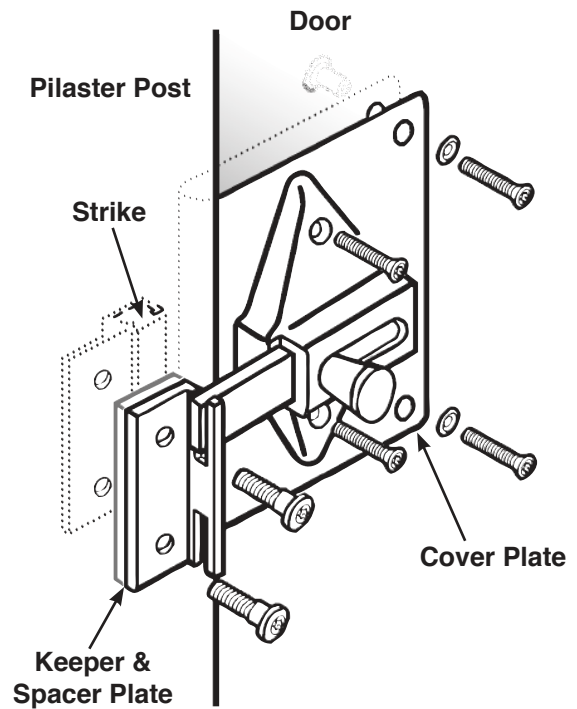

ASSEMBLY DIAGRAMS FOR PARTITION DOOR FIX-IT KITS

FOR OUTSWING DOOR KIT

FOR INSWING DOOR KIT

A

B

C

D

E

F

G