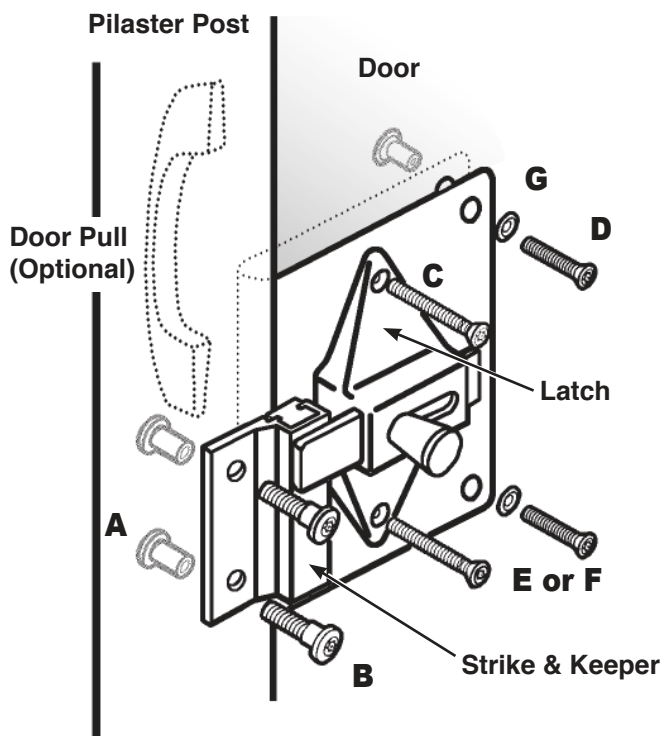

ASSEMBLY DIAGRAMS FOR PARTITION DOOR FIX-IT KITS

FOR OUTSWING DOOR KIT

FOR INSWING DOOR KIT

A

B

C

D

E

F

G